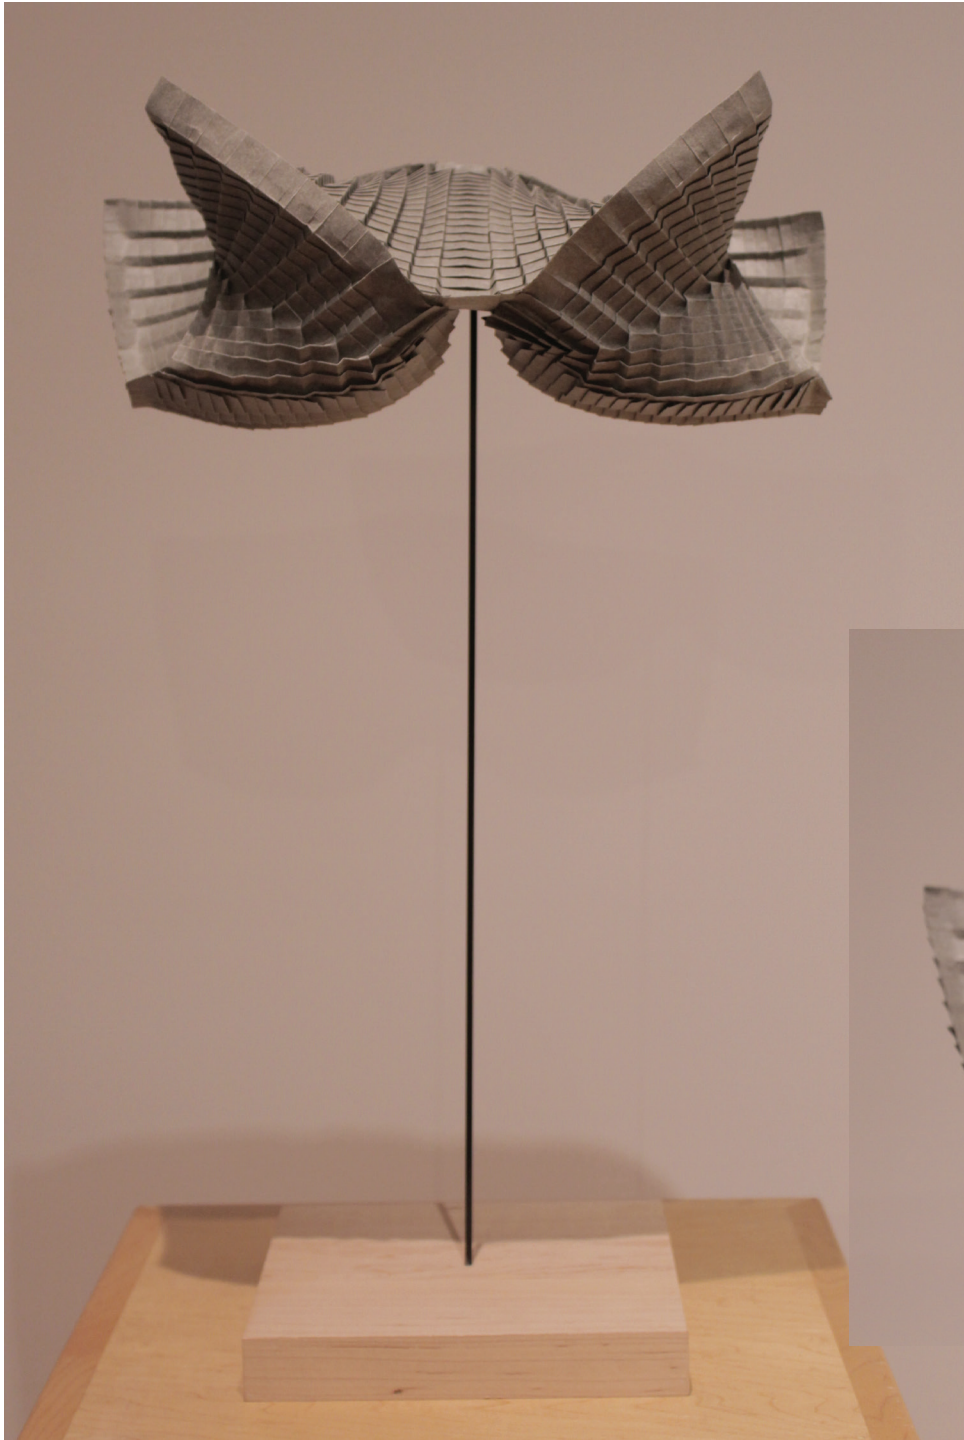

Goran Konjevod

Butterfly, 2019

folded paper

19 x 12 x 10 in.

$700