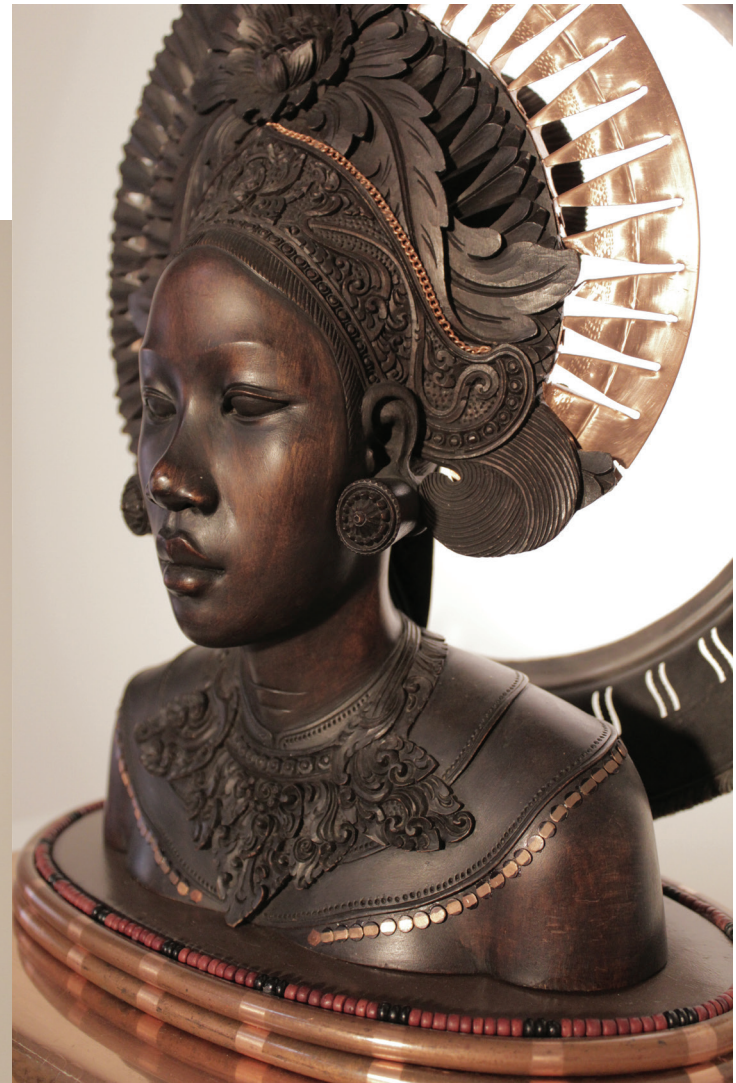

assorted found materials, steel

81 x 66 x 44 in.

\$5250

Richard Goldberg

Rackets #33 Frontal, 2019

wood, photograph, paper, aluminum, epoxy,
acrylic paint

38 x 8 x 7.5 in.

\$1000

Lynn Dau

Infestation, 2019

found objects, cast concrete assemblage

42 x 24 x 20 in.

\$2200

Robert Schuerman

***Dignity Restored*, 2018**

damaged Balinese bust, copper kitchenware,
copper oddments