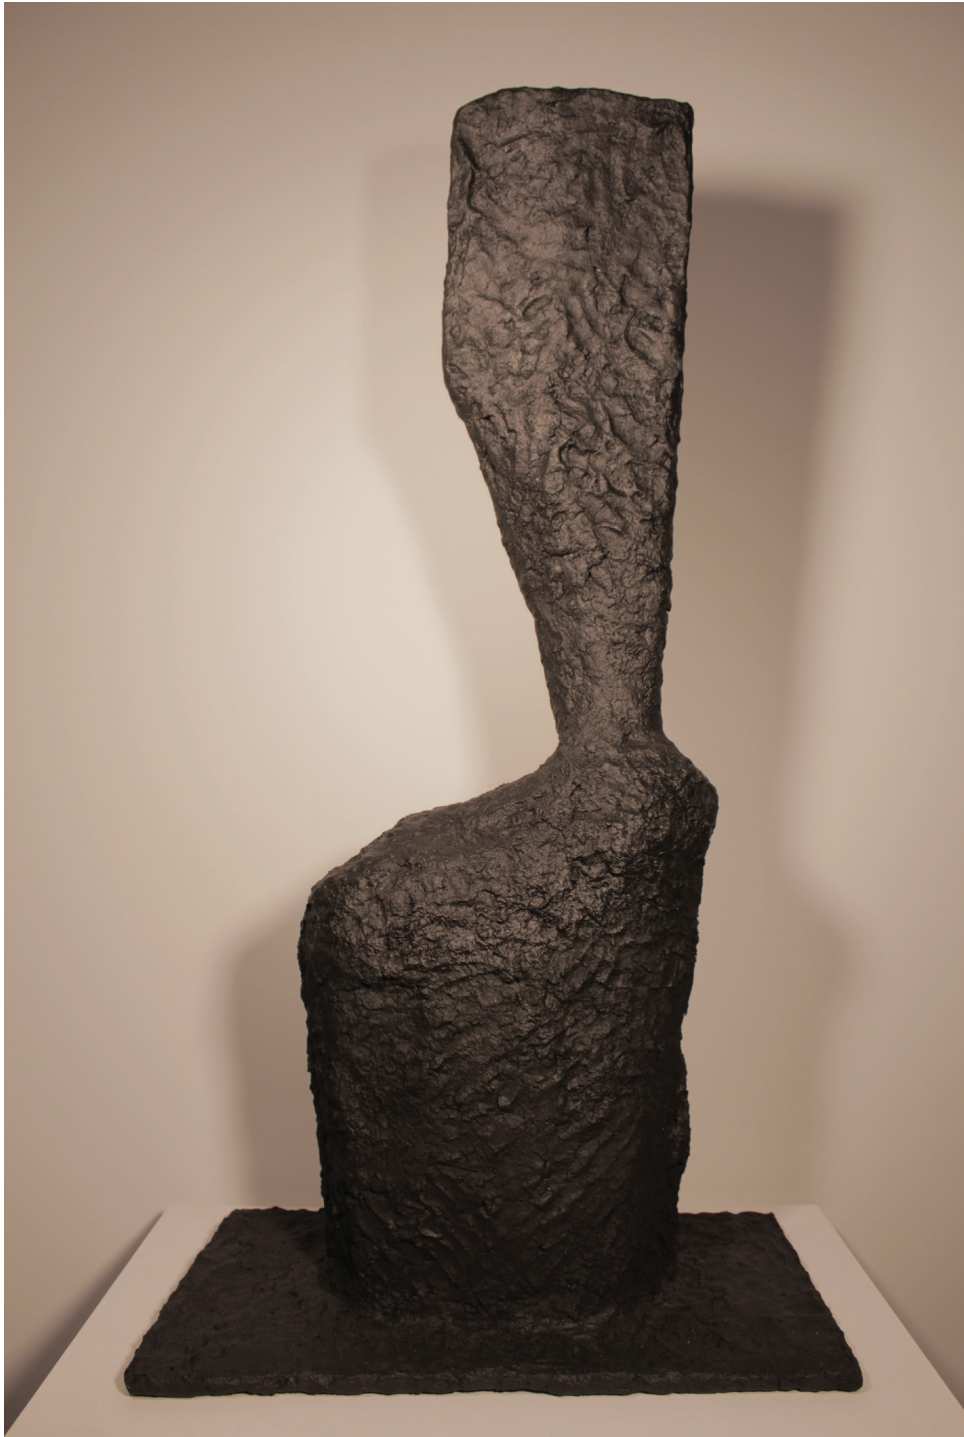

Ada Ihmels

***Untitled*, 2018**

wood, metal, concrete, joint compound, fiber, polymer, paint

48 x 26 x 15 in.

$4200