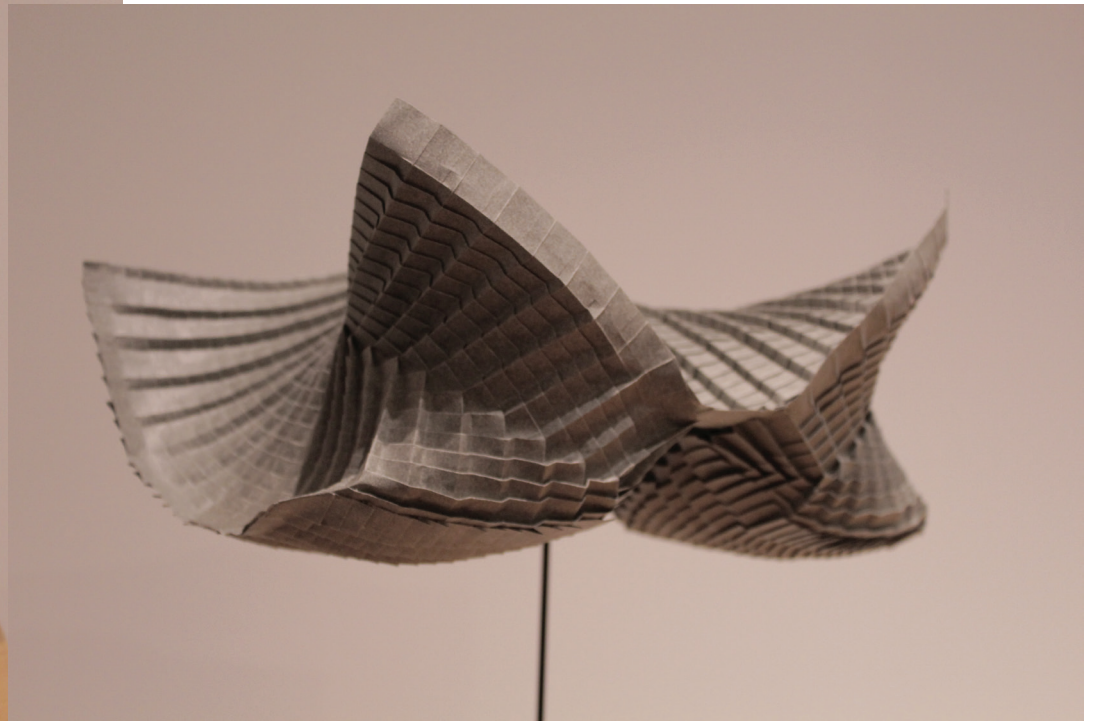

Maryam Tafreshi
Emergence of Power, 2019
cement and copper wire
8 x 16 x 7.5 in.
$1600

Goran Konjevod

Butterfly, 2019

folded paper

19 x 12 x 10 in.

$700